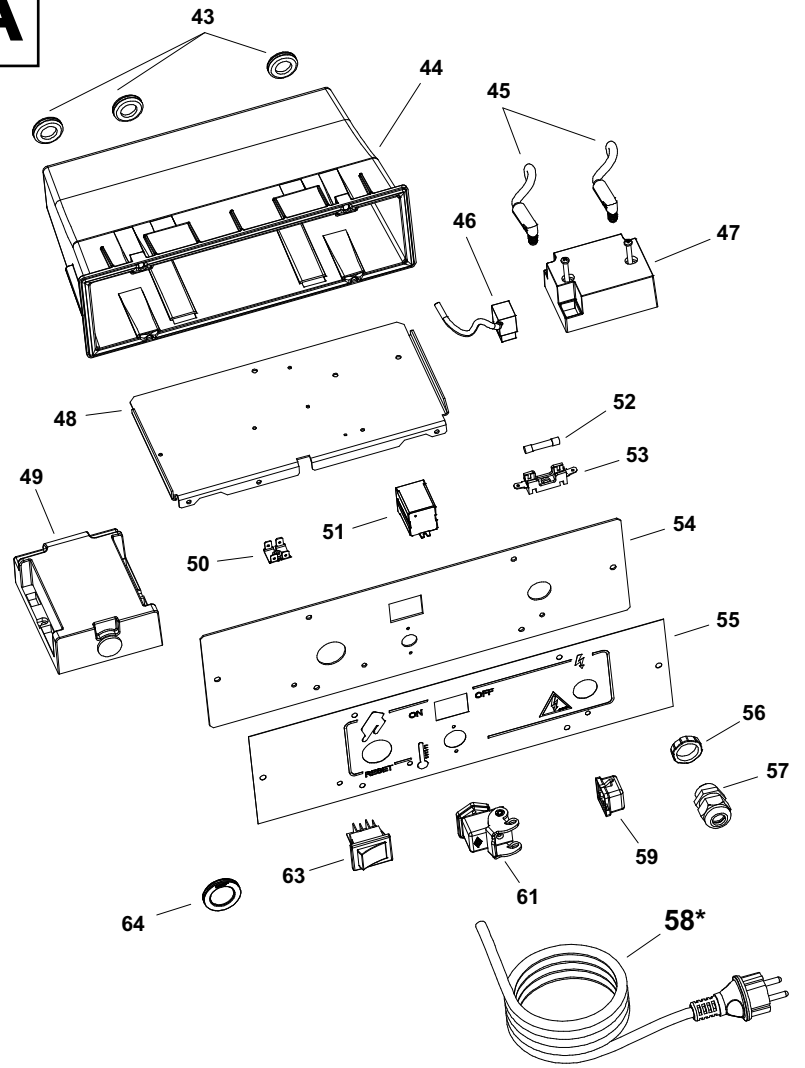

Marchio blu
Marque bleu
Blau Zeichen
Blue mark

Pos.	Code NR	Description
1	4111.623	UPPER BODY
2	4032.548	UPPER BODY MOBILE
3	4111.241	ELASTIC PLATE
4	4032.557	INLET GRILLE
5	4032.702	MOTOR
6	4032.555	MOTOR FLANGE SUPPORT
7	4111.689	FAN
8	4032.554	AIR FLAP
9	4111.056	PROTECTION CABLE
10	4032.536	POWER CORD HOOK
11	4032.519	MOTOR FLANGE
12	4160.646	PROTECTION CABLE
13	4260.100	TANK CAP
14	4290.083	TANK FILTER
15	4032.568	HANDLE FRAME
16	4032.564	WHEEL FRAME
17	4100.632	DRAIN PLUG
18	4111.057	PLUG
19	4033.242	FUEL TANK
20	4032.094	WHEEL
21	4111.072	WHEEL PLUG
22	4111.480	WHEEL HOLDER
23	4032.566	AXLE
24	4032.558	ELECTR. COMPONENTS DRAWER PANEL
25	4033.095	BASE
26	4032.560	SIDE PANEL
27	4111.625	LOWER BODY
28	4033.194	COMBUSTION CHAMBER
29	4031.659	OUTLET CONE
32	4031.068	NIPPLES
33	4031.067	PIPE CONNECTION 1/4"
34	4031.062	FUEL PIPE PUMP-TANK
35	4031.063	FUEL PIPE TANK-FILTER
36	4031.061	FUEL PIPE FILTER-PUMP
37	4031.070	FILTER WITH CARTIDGE 3/8"
38	4111.116	OR KIT FILTER
39	4031.015	FILTER CARTIDGE
40	4032.437	FILTER SUPPORT
41	4031.064	DOUBLE SCREW