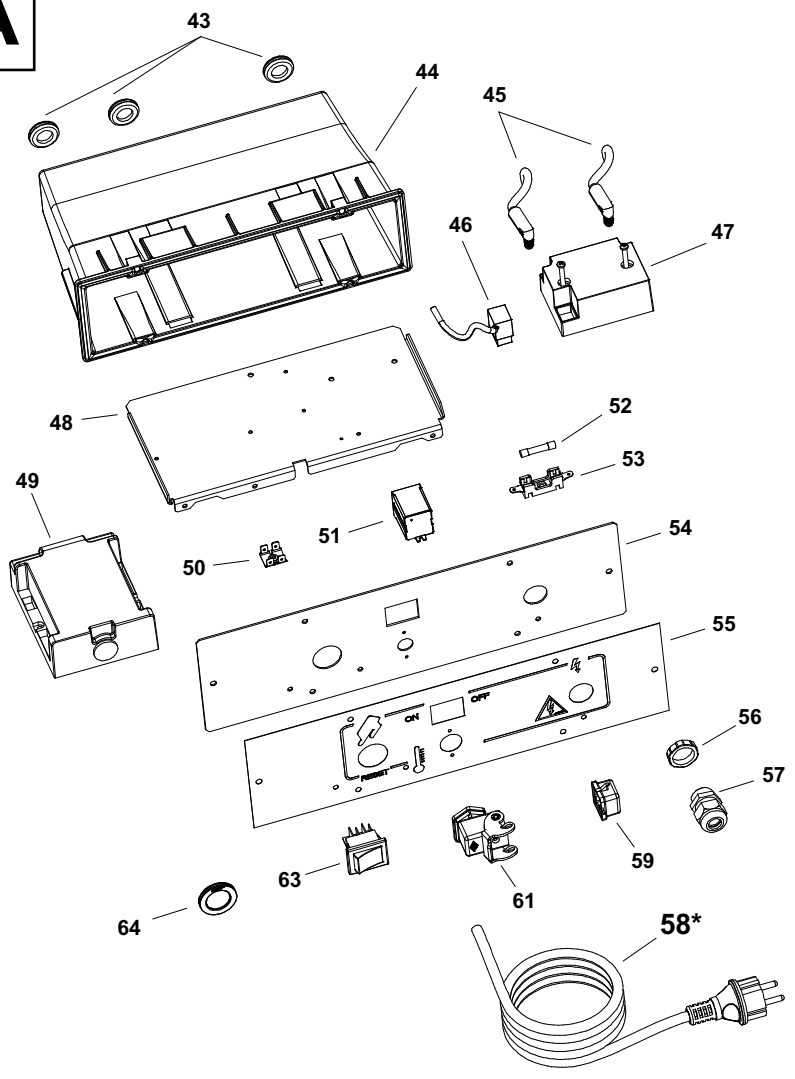

A

Marchio blu
 Marque bleu
 Blau Zeichen
 Blue mark

Pos.	Code NR	Description
1	4032.654	UPPER BODY
2	4032.548	UPPER BODY MOBILE
3	4032.534	CHIMNEY
4	4032.557	INLET GRILLE
5	4032.594	MOTOR
6	4032.593	FAN
7	4032.554	AIR FLAP
8	4104.170	CLIP NUT
9	4111.056	PROTECTION CLABLE
10	4032.555	MOTOR FLANGE
12	4160.646	PROTECTION CLABLE
13	4111.241	ELASTIC PLATE
14	4032.568	HANDLE FRAME
15	4260.100	TANK CAP
16	4290.083	TANK FILTER
17	4100.632	DRAIN PLUG
18	4032.564	FOOT FRAME
19	4111.057	PLUG
20	4032.536	POWER CORD HOOK
21	4032.094	WHEEL Ø 250
22	4111.480	WHEEL PLUG
23	4111.072	WHEEL HOLDER Ø 20
24	4032.566	AXLE
25	4033.242	FUEL TANK
26	4032.558	ELECTR. COMPONENTS DRAWER PANEL
27	4033.095	BASE
28	4032.560	SIDE PANEL
29	4111.625	LOWER BODY
30	4033.183	COMBUSTION CHAMBER
31	4031.659	OUTLET CONE
32	4031.068	CONN. STRAIGHT 1/4"
33	4031.067	PIPE CONNECTION 1/4"
34	4031.062	FUEL PIPE PUMP-TANK
35	4031.063	FUEL PIPE TANK-FILTER
36	4031.061	FUEL PIPE FILTER-PUMP
37	4031.070	FILTER WITH CARTIDGE 3/8"
38	4111.116	OR KIT FILTER
39	4031.015	FILTER CARTIDGE
40	4032.437	FILTER SUPPORT