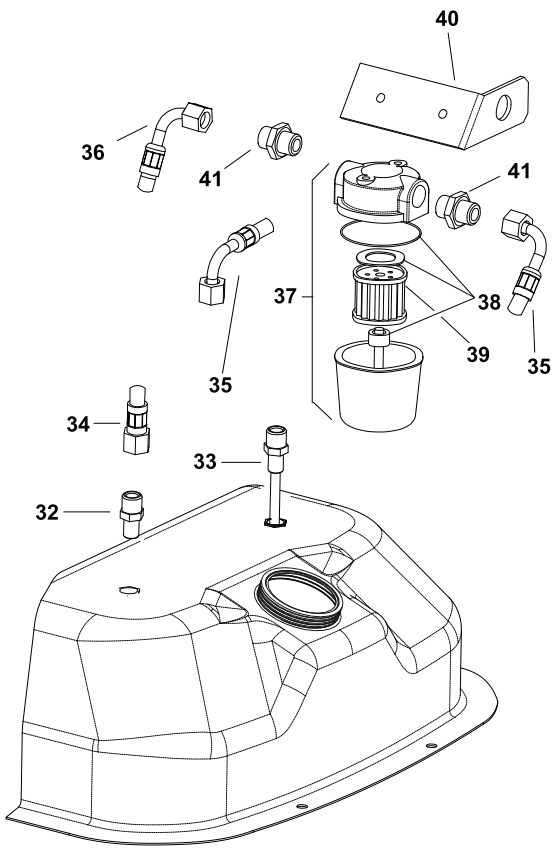

BV 110 MODEL 2013

UNIT 2

ILLUSTRATED PARTS BREAKDOWN

A

Marchio blu
Marque bleu
Blau Zeichen
Blue mark

Pos.	Code NR	Description
1	4032.654	UPPER BODY
2	4032.548	UPPER BODY MOBILE
3	4032.534	CHIMNEY
4	4032.557	INLET GRILLE
5	4032.594	MOTOR
6	4032.593	FAN
7	4032.554	AIR FLAP
8	4104.170	CLIP NUT
9	4111.056	PROTECTION CLABLE
10	4032.555	MOTOR FLANGE
12	4160.646	PROTECTION CLABLE
13	4111.241	ELASTIC PLATE
14	4032.568	HANDLE FRAME
15	4260.100	TANK CAP
16	4290.083	TANK FILTER
17	4100.632	DRAIN PLUG
18	4032.564	FOOT FRAME
19	4111.057	PLUG
20	4032.536	POWER CORD HOOK
21	4032.094	WHEEL Ø 250
22	4111.480	WHEEL PLUG
23	4111.072	WHEEL HOLDER Ø 20
24	4032.566	AXLE
25	4033.242	FUEL TANK
26	4032.558	ELECTR. COMPONENTS DRAWER PANEL
27	4033.095	BASE
28	4032.560	SIDE PANEL
29	4111.625	LOWER BODY
30	4033.183	COMBUSTION CHAMBER
31	4031.659	OUTLET CONE
32	4031.068	CONN. STRAIGHT 1/4"
33	4031.067	PIPE CONNECTION 1/4"
34	4031.062	FUEL PIPE PUMP-TANK
35	4031.063	FUEL PIPE TANK-FILTER
36	4031.061	FUEL PIPE FILTER-PUMP
37	4031.070	FILTER WITH CARTIDGE 3/8"
38	4111.116	OR KIT FILTER
39	4031.015	FILTER CARTIDGE
40	4032.437	FILTER SUPPORT