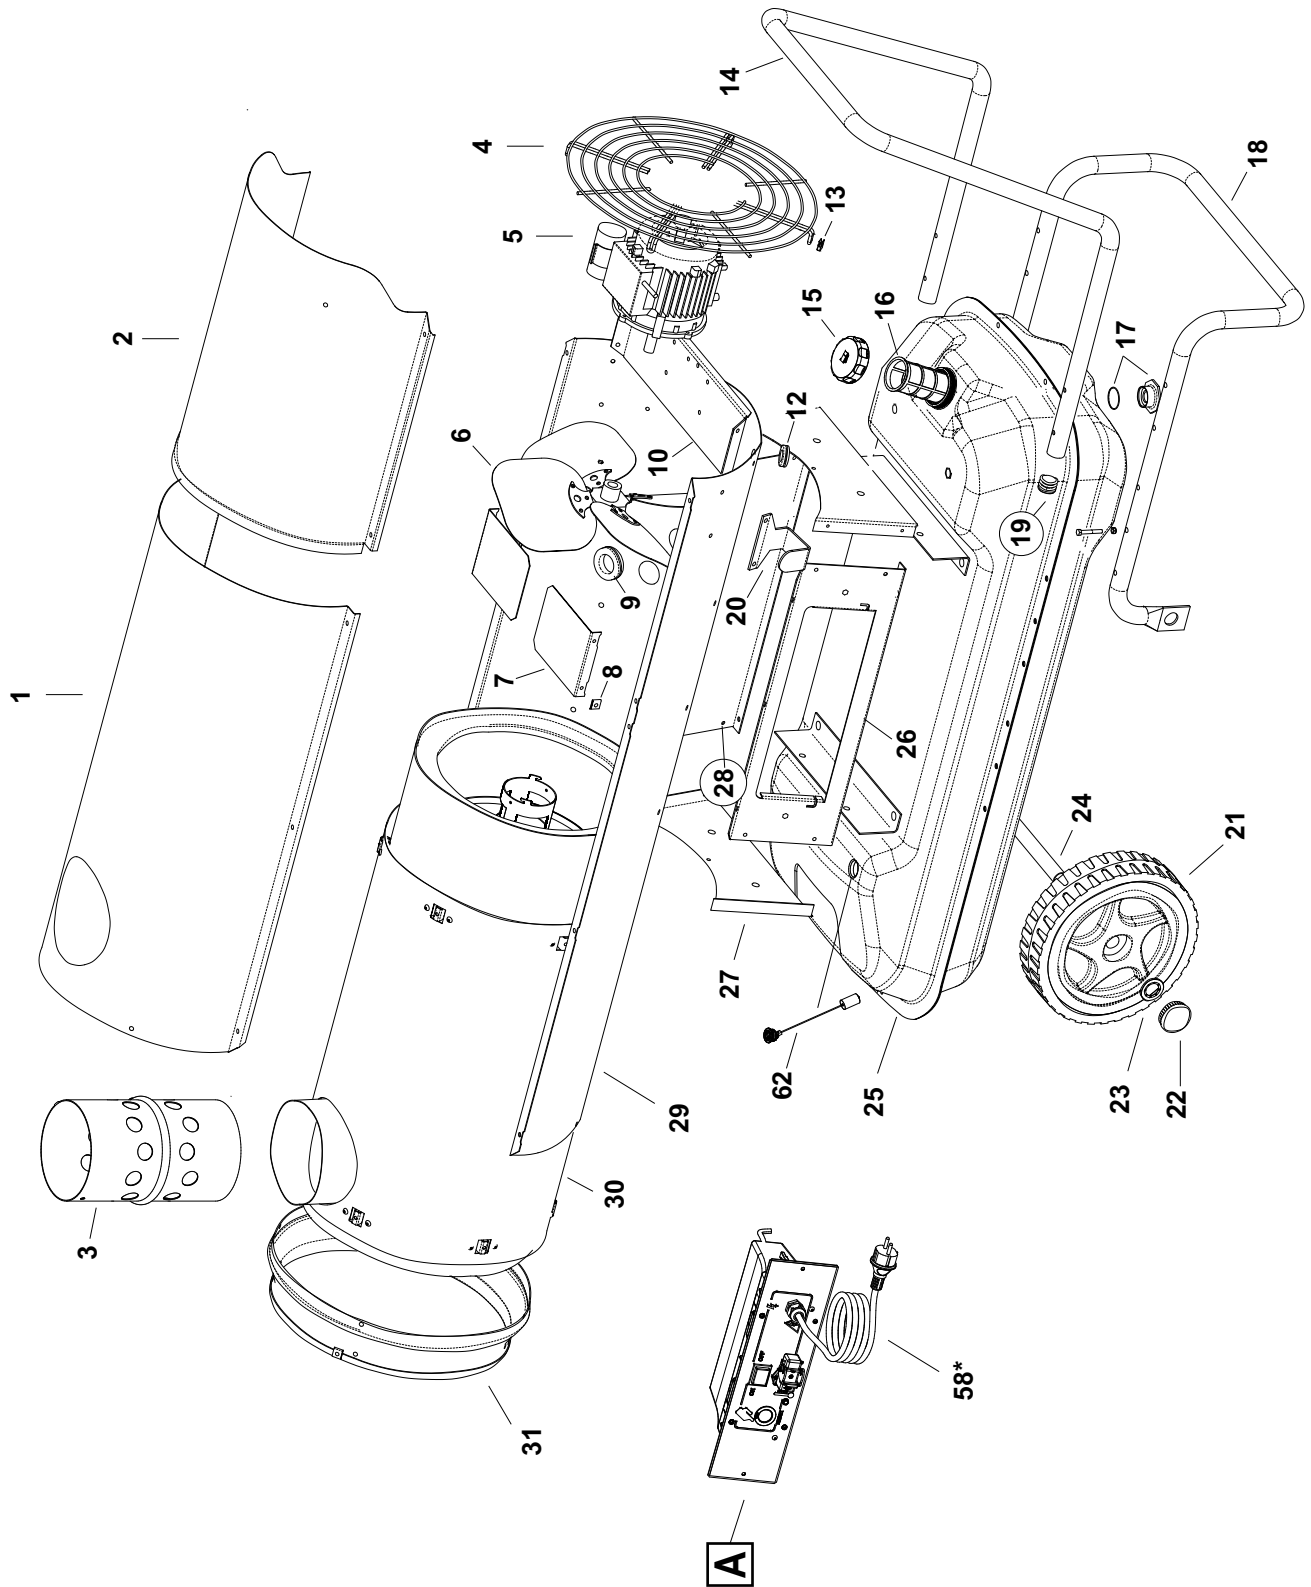

BV 110 MODEL 2013

UNIT 1

ILLUSTRATED PARTS BREAKDOWN

From Serial Number: 09233000649

Edizione 2013
Rev. A

BV 110 MODEL 2013

UNIT 2

ILLUSTRATED PARTS BREAKDOWN

A

Marchio blu
 Marque bleu
 Blau Zeichen
 Blue mark

Pos.	Code NR	Description
1	4032.654	UPPER BODY
2	4032.548	UPPER BODY MOBILE
3	4032.534	CHIMNEY
4	4032.557	INLET GRILLE
5	4032.594	MOTOR
6	4032.593	FAN
7	4032.554	AIR FLAP
8	4104.170	CLIP NUT
9	4111.056	PROTECTION CLABLE
10	4032.555	MOTOR FLANGE
12	4160.646	PROTECTION CLABLE
13	4111.241	ELASTIC PLATE
14	4032.568	HANDLE FRAME
15	4260.100	TANK CAP
16	4290.083	TANK FILTER
17	4100.632	DRAIN PLUG
18	4032.564	FOOT FRAME
19	4111.057	PLUG
20	4032.536	POWER CORD HOOK
21	4032.094	WHEEL Ø 250
22	4111.480	WHEEL PLUG
23	4111.072	WHEEL HOLDER Ø 20
24	4032.566	AXLE
25	4033.242	FUEL TANK
26	4032.558	ELECTR. COMPONENTS DRAWER PANEL
27	4033.095	BASE
28	4032.560	SIDE PANEL
29	4111.625	LOWER BODY
30	4033.183	COMBUSTION CHAMBER
31	4031.659	OUTLET CONE
32	4031.068	CONN. STRAIGHT 1/4"
33	4031.067	PIPE CONNECTION 1/4"
34	4031.062	FUEL PIPE PUMP-TANK
35	4031.063	FUEL PIPE TANK-FILTER
36	4031.061	FUEL PIPE FILTER-PUMP
37	4031.070	FILTER WITH CARTIDGE 3/8"
38	4111.116	OR KIT FILTER
39	4031.015	FILTER CARTIDGE
40	4032.437	FILTER SUPPORT