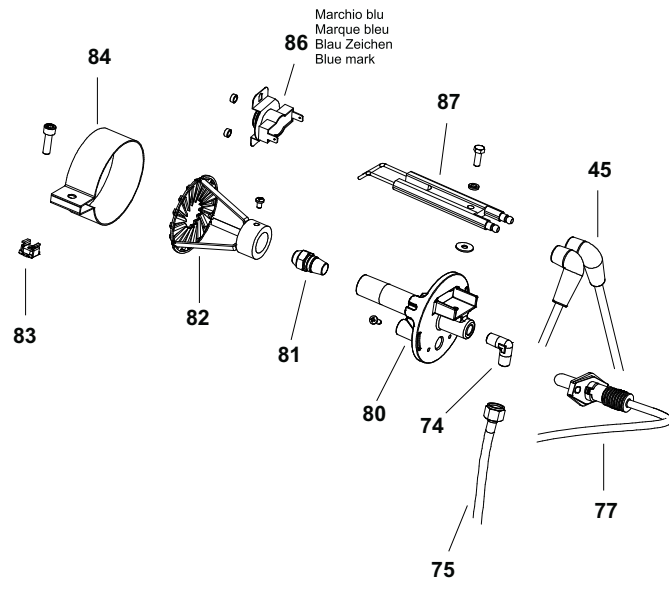

A

Marchio blu
 Marque bleu
 Blau Zeichen
 Blue mark

Pos.	Code NR	Description
1	4032.654	UPPER BODY
2	4032.548	UPPER BODY MOBILE
3	4032.534	CHIMNEY
4	4032.557	INLET GRILLE
5	4032.594	MOTOR
6	4032.593	FAN
7	4032.554	AIR FLAP
8	4104.170	CLIP NUT
9	4111.056	PROTECTION CLABLE
10	4032.555	MOTOR FLANGE
12	4160.646	PROTECTION CLABLE
13	4111.241	ELASTIC PLATE
14	4032.568	HANDLE FRAME
15	4260.100	TANK CAP
16	4290.083	TANK FILTER
17	4100.632	DRAIN PLUG
18	4032.564	FOOT FRAME
19	4111.057	PLUG
20	4032.536	POWER CORD HOOK
21	4032.094	WHEEL Ø 250
22	4111.480	WHEEL PLUG
23	4111.072	WHEEL HOLDER Ø 20
24	4032.566	AXLE
25	4033.242	FUEL TANK
26	4032.558	ELECTR. COMPONENTS DRAWER PANEL
27	4033.095	BASE
28	4032.560	SIDE PANEL
29	4111.625	LOWER BODY
30	4033.183	COMBUSTION CHAMBER
31	4031.659	OUTLET CONE
32	4031.068	CONN. STRAIGHT 1/4"
33	4031.067	PIPE CONNECTION 1/4"
34	4031.062	FUEL PIPE PUMP-TANK
35	4031.063	FUEL PIPE TANK-FILTER
36	4031.061	FUEL PIPE FILTER-PUMP
37	4031.070	FILTER WITH CARTIDGE 3/8"
38	4111.116	OR KIT FILTER
39	4031.015	FILTER CARTIDGE
40	4032.437	FILTER SUPPORT