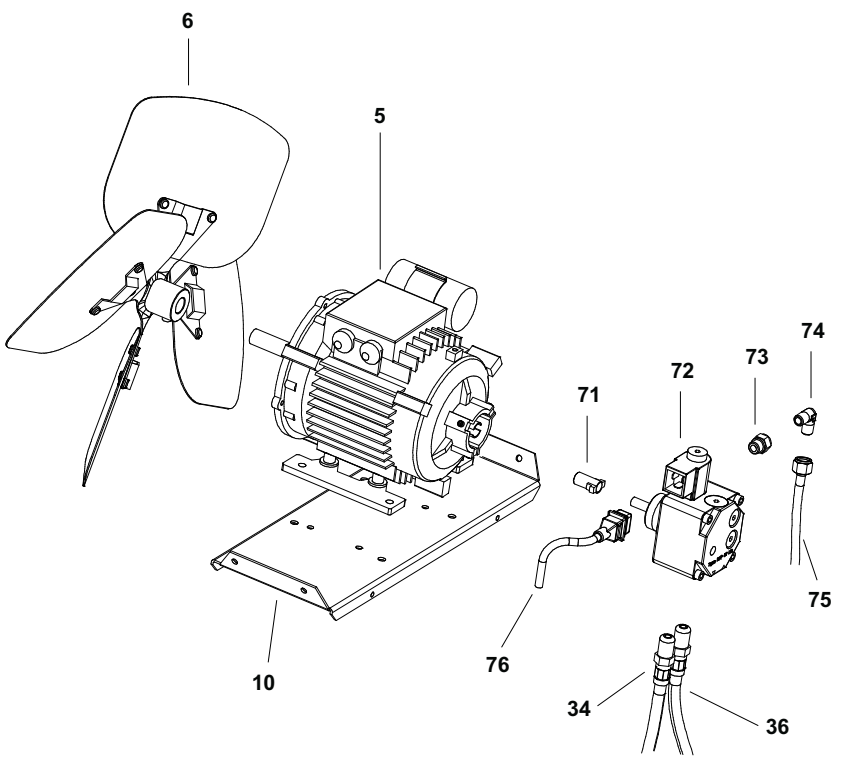

BV 110 MODEL 2013

UNIT 1

ILLUSTRATED PARTS BREAKDOWN

From Serial Number: 09233000649

Edizione 2013
Rev. A

BV 110 MODEL 2013

UNIT 2

ILLUSTRATED PARTS BREAKDOWN

A

Marchio blu
 Marque bleu
 Blau Zeichen
 Blue mark

Pos.	Code NR	Description
1	4032.654	UPPER BODY
2	4032.548	UPPER BODY MOBILE
3	4032.534	CHIMNEY
4	4032.557	INLET GRILLE
5	4032.594	MOTOR
6	4032.593	FAN
7	4032.554	AIR FLAP
8	4104.170	CLIP NUT
9	4111.056	PROTECTION CLABLE
10	4032.555	MOTOR FLANGE
12	4160.646	PROTECTION CLABLE
13	4111.241	ELASTIC PLATE
14	4032.568	HANDLE FRAME
15	4260.100	TANK CAP
16	4290.083	TANK FILTER
17	4100.632	DRAIN PLUG
18	4032.564	FOOT FRAME
19	4111.057	PLUG
20	4032.536	POWER CORD HOOK
21	4032.094	WHEEL Ø 250
22	4111.480	WHEEL PLUG
23	4111.072	WHEEL HOLDER Ø 20
24	4032.566	AXLE
25	4033.242	FUEL TANK
26	4032.558	ELECTR. COMPONENTS DRAWER PANEL
27	4033.095	BASE
28	4032.560	SIDE PANEL
29	4111.625	LOWER BODY
30	4033.183	COMBUSTION CHAMBER
31	4031.659	OUTLET CONE
32	4031.068	CONN. STRAIGHT 1/4"
33	4031.067	PIPE CONNECTION 1/4"
34	4031.062	FUEL PIPE PUMP-TANK
35	4031.063	FUEL PIPE TANK-FILTER
36	4031.061	FUEL PIPE FILTER-PUMP
37	4031.070	FILTER WITH CARTIDGE 3/8"
38	4111.116	OR KIT FILTER
39	4031.015	FILTER CARTIDGE
40	4032.437	FILTER SUPPORT